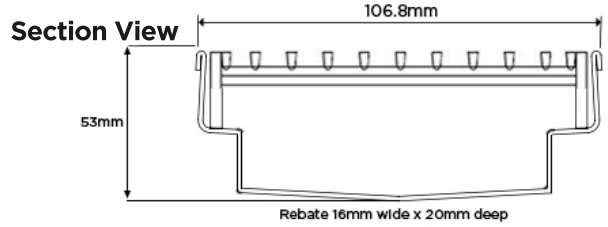

## Made-to-Length Mitre Joint Stormtech Linear Drainage

### Product Details

Product Code 100TRi50MTL  
 Grate Style TR  
 Stormtech Range 100  
 Channel Material Stainless Steel