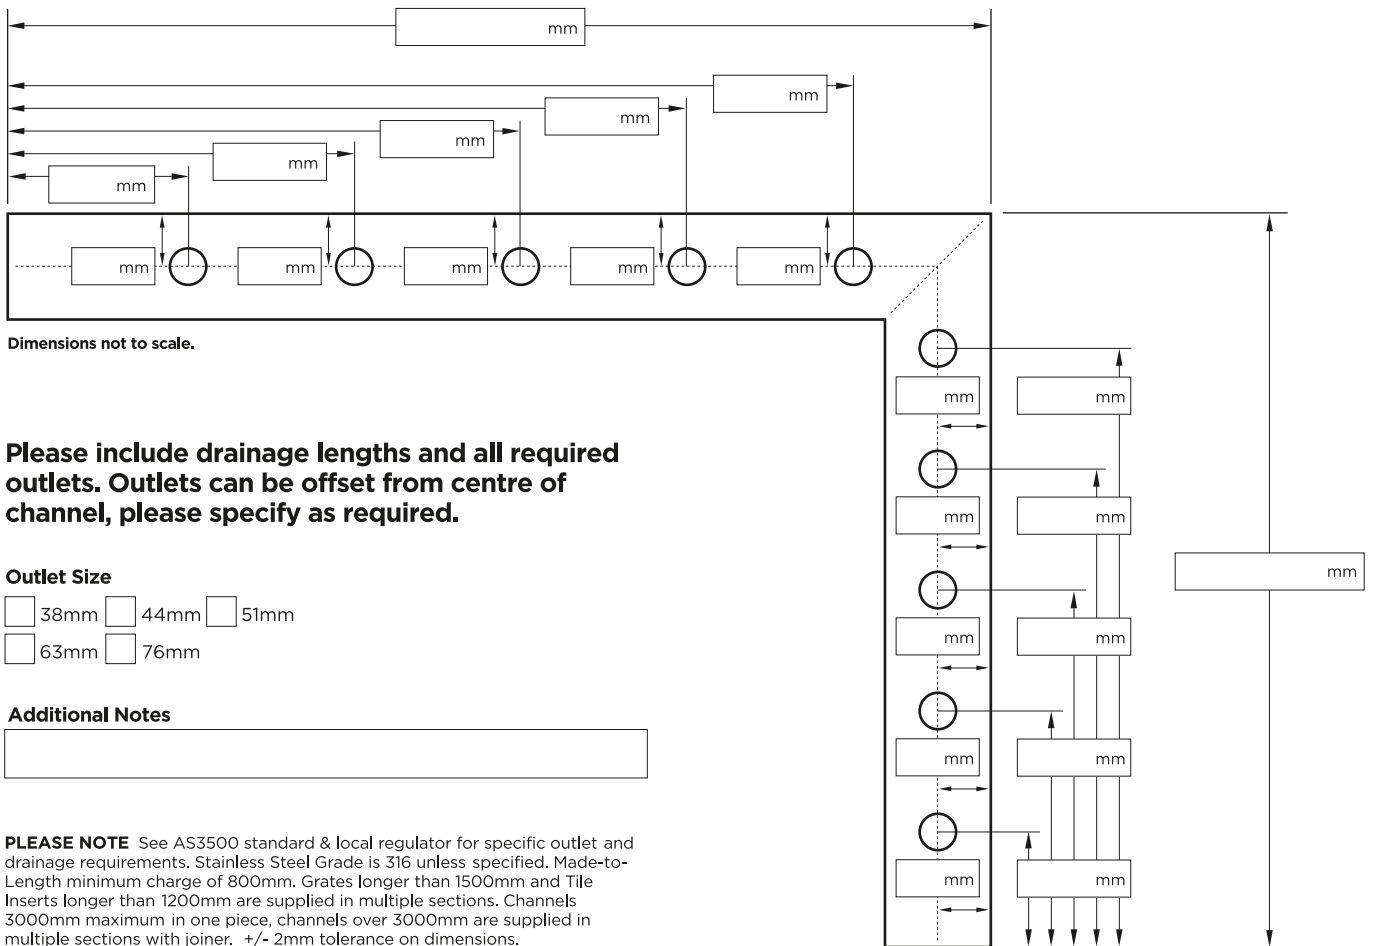

Dimensions and Outlet Requirements

Full Name

Company Name

Telephone

Email Address

Distributor or Contact

Order Number **Stormtech Quote Number**