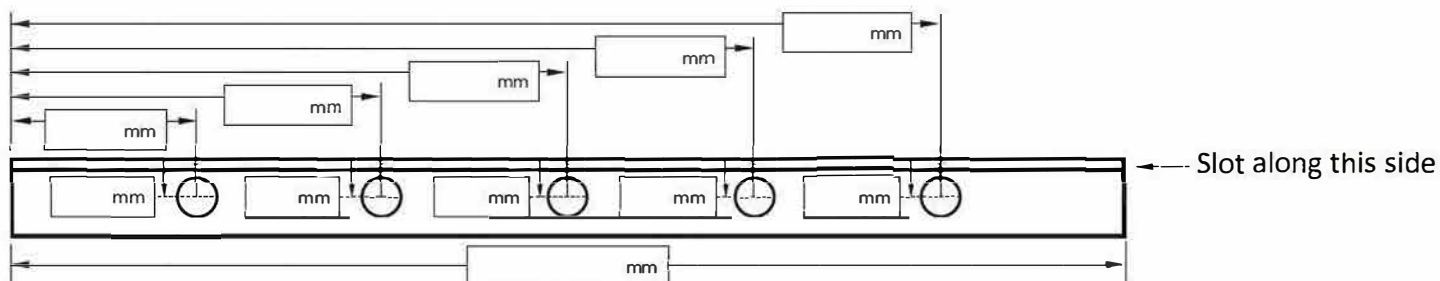

Order and Quote Form

130SDi-Single

Single slot drain with access points above each outlet

Outlet Size

- 38mm 44mm 51mm
 63mm 76mm 89mm

SQ100Ti33DN80 floor wastes to sit above each outlet.
Floor waste suits up to a 25mm tile/ stone.

NOTE: See AS3500 standard & local regulator for specific outlet/drain requirements. Channels over 3000mm are supplied in multiple sections with joiner. Orders received after 11am are processed next working day. +/- 2mm tolerance on dimensions.