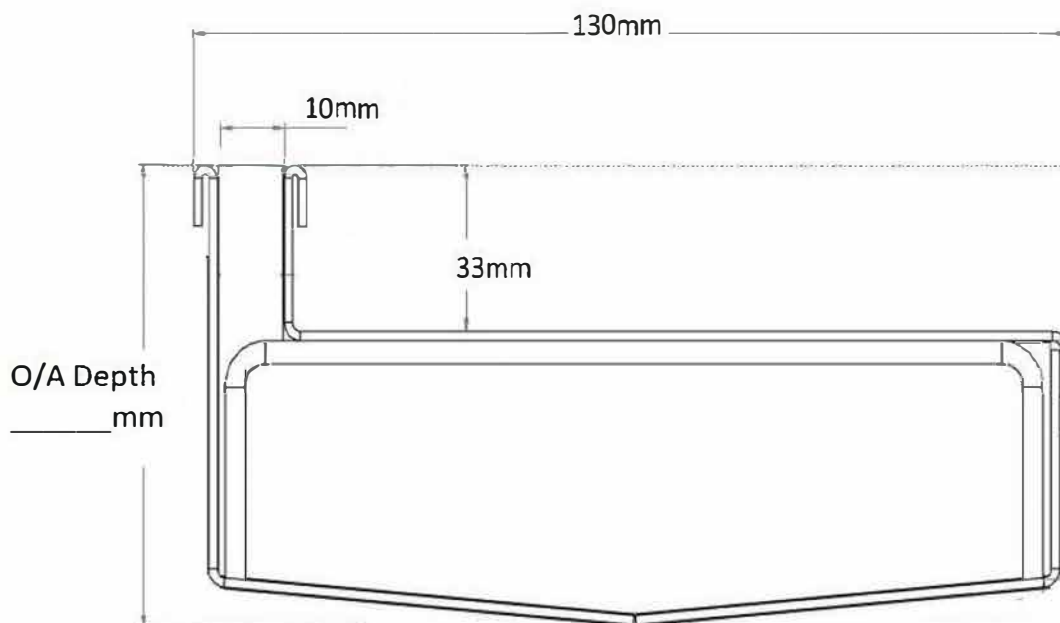

Order and Quote Form

130SDi-Single

Single slot drain with access points above each outlet

Outlet Size

- 38mm 44mm 51mm
 63mm 76mm 89mm

SQ100Ti33DN80 floor wastes to sit above each outlet.
Floor waste suits up to a 25mm tile/ stone.

NOTE: See AS3500 standard & local regulator for specific outlet/drain requirements. Channels over 3000mm are supplied in multiple sections with joiner. Orders received after 11am are processed next working day. +/- 2mm tolerance on dimensions.