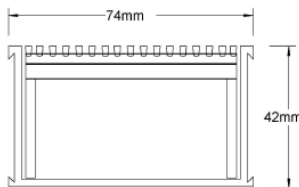

Grates longer than 1500mm supplied in sections. Tile Inserts longer than 1200mm supplied in sections. Channels over 3000mm supplied in sections with joiner. +/-2mm tolerance on dimensions.

SPECIFICATIONS + DIMENSIONS

Channel Width	74mm												
Channel Depth	42mm												
Length(s)	900mm	1000mm	1200mm	1500mm	1800mm	1900mm	2000mm	2100mm	2200mm	2400mm	2500mm	2700mm	3000mm
Outlet Size	DN40, DN50