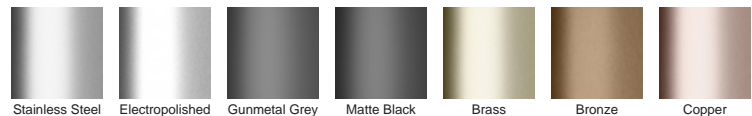

**Refer to AS3500 for outlet pipe sizes specific to your installation.**

**Code** 65ARG40

**Range** 65

**Grate Style** AR

**Category** Modular Kits

**Channel Material** uPVC

**Steel Grade** 316

Grates longer than 1500mm supplied in sections. Tile Inserts longer than 1200mm supplied in sections. Channels over 3000mm supplied in sections with joiner. +/-2mm tolerance on dimensions.

### STORMTECH COLOUR FINISHES

Electroplate finishes subject to natural variation with time and local environment. Factors such as pools/surf beaches may require electropolishing. Contact us for suitability.