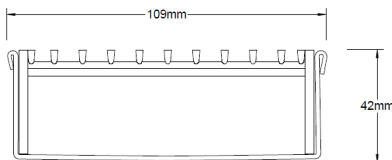

Stormtech Modular Kits are supplied with grate and oversized channel to be cut down on site. One piece channel comes with pre punched spigot with outlet extender (kits up to 2000mm long). Oversized channel enables choice of outlet positions: centre, end or wherever preferred. Kits over 2000mm long and kits requiring multiple outlets are supplied with outlet on joiner plate. All kits are supplied with 2x clip-on end caps.

**Code** 100TRi40

**Range** 100

**Grate Style** TR

**Category** Modular Kits

**Channel Material** Stainless Steel

**Steel Grade** 316

**(Grate/Channel Lengths Provided)** 900mm/1500mm, 1000mm/1500mm, 1200mm/1800mm, 1500mm/2400mm, 1800mm/3000mm, 2000mm/3000mm

### SPECIFICATIONS + DIMENSIONS

<b>Channel Width</b>	106mm
<b>Channel Depth</b>	42mm
<b>Length(s)</b>	1000mm 1500mm 2000mm 2500mm 3000mm 3500mm 4000mm 4500mm 5000mm 5500mm 6000mm
<b>Outlet Size</b>	DN40, DN50, DN65, DN80, DN100

Grates longer than 1500mm supplied in sections. Tile Inserts longer than 1200mm supplied in sections. Channels over 3000mm supplied in sections with joiner. +/-2mm tolerance on dimensions.