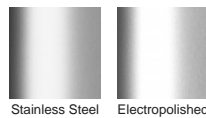

STORMTECH COLOUR FINISHES

Electroplate finishes subject to natural variation with time and local environment. Factors such as pools/surf beaches may require electropolishing. Contact us for suitability.

PRODUCT APPLICATIONS

Bathroom Drainage	Hospitality Drainage
Aged / Health Care Drainage	Paved Area Drainage
Balcony Drainage	Shower Drainage
Commercial Drainage	Multi-Residential Drainage
Courtyard / Patio Drainage	Special Needs Drainage
Pool and Spa Area Drainage	Threshold Drainage

Copyright © Stormtech Pty Ltd. Patent 733361. Drawings not to scale, please use dimensions shown. Downloaded 17/04/2026 (please check for updates)