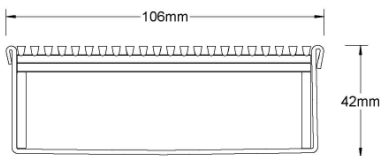

ARCHITECTURAL
GRATES + DRAINS

100PSi40

Linear Drain

Code 100PSi40
Range 100
Grate Style PS
Category Modular Kits
Channel Material Stainless Steel
Steel Grade 316

Grates longer than 1500mm supplied in sections. Tile Inserts longer than 1200mm supplied in sections. Channels over 3000mm supplied in sections with joiner. +/-2mm tolerance on dimensions.

The 100PSi40 is a punched slot grate design.

This slot perforated grate manufactured from 316 marine grade stainless steel combined with stainless steel channel offers an affordable option to use the Slimline drainage system.

Stormtech Modular Kits are supplied with grate and oversized channel to be cut down on site. One piece channel comes with pre punched spigot with outlet extender (kits up to 2000mm long). Oversized channel enables choice of outlet positions: centre, end or wherever preferred. Kits over 2000mm long and kits requiring multiple outlets are supplied with outlet on joiner plate. All kits are supplied with 2x clip-on end caps.

(Grate/Channel Lengths Provided) 900mm/1500mm, 1000mm/1500mm, 1200mm/1800mm, 1500mm/2400mm, 1800mm/3000mm, 2000mm/3000mm

SPECIFICATIONS + DIMENSIONS

Channel Width	106mm			
Channel Depth	42mm			
Length(s)	1000mm	1500mm	2000mm	2500mm
	3000mm	3500mm	4000mm	4500mm
	5000mm	5500mm	6000mm	
Outlet Size	DN40, DN50, DN65, DN80, DN100			