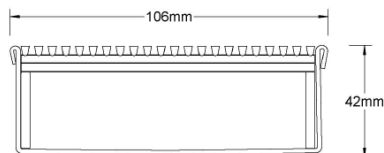

Stormtech Modular Kits are supplied with grate and oversized channel to be cut down on site. One piece channel comes with pre punched spigot with outlet extender (kits up to 2000mm long). Oversized channel enables choice of outlet positions: centre, end or wherever preferred. Kits over 2000mm long and kits requiring multiple outlets are supplied with outlet on joiner plate. All kits are supplied with 2x clip-on end caps.

(Grate/Channel Lengths Provided) 900mm/1500mm, 1000mm/1500mm, 1200mm/1800mm, 1500mm/2400mm, 1800mm/3000mm, 2000mm/3000mm

Code 100PSi40

Range 100

Grate Style PS

Category Modular Kits

Channel Material Stainless Steel

Steel Grade 316

Grates longer than 1500mm supplied in sections. Tile Inserts longer than 1200mm supplied in sections. Channels over 3000mm supplied in sections with joiner. +/-2mm tolerance on dimensions.

SPECIFICATIONS + DIMENSIONS

Channel Width	106mm			
Channel Depth	42mm			
Length(s)	1000mm	1500mm	2000mm	2500mm
	3000mm	3500mm	4000mm	4500mm
	5000mm	5500mm	6000mm	
Outlet Size	DN40, DN50, DN65, DN80, DN100			