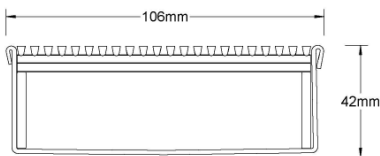

ARCHITECTURAL
GRATES + DRAINS

100PSi40

Linear Drain

The 100PSi40 is a punched slot grate design.

This slot perforated grate manufactured from 316 marine grade stainless steel combined with stainless steel channel offers an affordable option to use the Slimline drainage system.

Stormtech Modular Kits are supplied with grate and oversized channel to be cut down on site. One piece channel comes with pre punched spigot with outlet extender (kits up to 2000mm long). Oversized channel enables choice of outlet positions: centre, end or wherever preferred. Kits over 2000mm long and kits requiring multiple outlets are supplied with outlet on joiner plate. All kits are supplied with 2x clip-on end caps.

(Grate/Channel Lengths Provided) 900mm/1500mm, 1000mm/1500mm, 1200mm/1800mm, 1500mm/2400mm, 1800mm/3000mm, 2000mm/3000mm

Code 100PSi40
Range 100
Grate Style PS
Category Modular Kits
Channel Material Stainless Steel
Steel Grade 316

SPECIFICATIONS + DIMENSIONS

Channel Width	106mm			
Channel Depth	42mm			
Length(s)	1000mm	1500mm	2000mm	2500mm
	3000mm	3500mm	4000mm	4500mm
	5000mm	5500mm	6000mm	
Outlet Size	DN40, DN50, DN65, DN80, DN100			