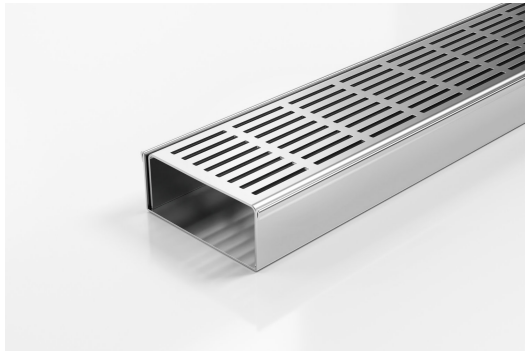

ARCHITECTURAL
GRATES + DRAINS

100PSi40

Linear Drain

The 100PSi40 is a punched slot grate design.

This slot perforated grate manufactured from 316 marine grade stainless steel combined with stainless steel channel offers an affordable option to use the Slimline drainage system.

Stormtech Modular Kits are supplied with grate and oversized channel to be cut down on site. One piece channel comes with pre punched spigot with outlet extender (kits up to 2000mm long). Oversized channel enables choice of outlet positions: centre, end or wherever preferred. Kits over 2000mm long and kits requiring multiple outlets are supplied with outlet on joiner plate. All kits are supplied with 2x clip-on end caps.

(Grate/Channel Lengths Provided) 900mm/1500mm, 1000mm/1500mm, 1200mm/1800mm, 1500mm/2400mm, 1800mm/3000mm, 2000mm/3000mm

Code 100PSi40
Range 100
Grate Style PS
Category Modular Kits
Channel Material Stainless Steel
Steel Grade 316