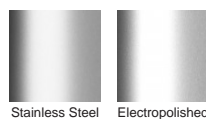

STORMTECH COLOUR FINISHES

Electroplate finishes subject to natural variation with time and local environment. Factors such as pools/surf beaches may require electropolishing. Contact us for suitability.