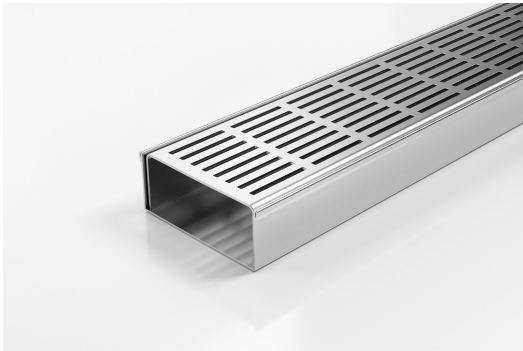

ARCHITECTURAL
GRATES + DRAINS

100PSi40

Linear Drain

Code 100PSi40
Range 100
Grate Style PS
Category Modular Kits
Channel Material Stainless Steel
Steel Grade 316

Grates longer than 1500mm supplied in sections. Tile Inserts longer than 1200mm supplied in sections. Channels over 3000mm supplied in sections with joiner. +/-2mm tolerance on dimensions.

The 100PSi40 is a punched slot grate design.

This slot perforated grate manufactured from 316 marine grade stainless steel combined with stainless steel channel offers an affordable option to use the Slimline drainage system.

Stormtech Modular Kits are supplied with grate and oversized channel to be cut down on site. One piece channel comes with pre punched spigot with outlet extender (kits up to 2000mm long). Oversized channel enables choice of outlet positions: centre, end or wherever preferred. Kits over 2000mm long and kits requiring multiple outlets are supplied with outlet on joiner plate. All kits are supplied with 2x clip-on end caps.