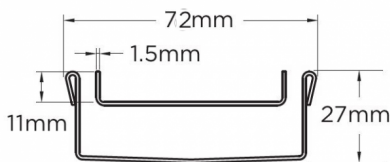

Stormtech Modular Kits are supplied with grate and oversized channel to be cut down on site. One piece channel comes with pre punched spigot with outlet extender (kits up to 2000mm long). Oversized channel enables choice of outlet positions: centre, end or wherever preferred. Kits over 2000mm long and kits requiring multiple outlets are supplied with outlet on joiner plate. All kits are supplied with 2x clip-on end caps.

**(Grate/Channel Lengths Provided) 900mm/1500mm, 1000mm/1500mm, 1200mm/1800mm, 1500mm/2400mm, 1800mm/3000mm, 2000mm/3000mm**

**Code** 65Tii25

**Range** 65

**Grate Style** Ti

**Category** Modular Kits

**Channel Material** Stainless Steel

**Steel Grade** 316

Grates longer than 1500mm supplied in sections. Tile Inserts longer than 1200mm supplied in sections. Channels over 3000mm supplied in sections with joiner. +/-2mm tolerance on dimensions.

### SPECIFICATIONS + DIMENSIONS

<b>Channel Width</b>	72mm
<b>Channel Depth</b>	27mm
<b>Length(s)</b>	900mm 1000mm 1200mm 1500mm 1800mm 2000mm
<b>Outlet Size</b>	DN50