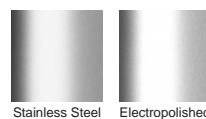

**Steel Grade** 316

Grates longer than 1500mm supplied in sections. Tile Inserts longer than 1200mm supplied in sections. Channels over 3000mm supplied in sections with joiner. +/-2mm tolerance on dimensions.

### STORMTECH COLOUR FINISHES

Electroplate finishes subject to natural variation with time and local environment. Factors such as pools/surf beaches may require electropolishing. Contact us for suitability.