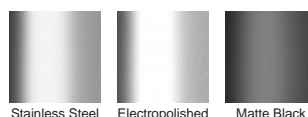

STORMTECH COLOUR FINISHES

Electroplate finishes subject to natural variation with time and local environment. Factors such as pools/surf beaches may require electropolishing. Contact us for suitability.