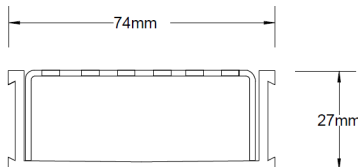

### SPECIFICATIONS + DIMENSIONS

<b>Channel Width</b>	74mm
<b>Channel Depth</b>	27mm
<b>Length(s)</b>	900mm 1000mm 1200mm 1500mm 1800mm 2000mm 2200mm 2400mm 2700mm 3000mm
<b>Outlet Size</b>	DN40, DN50

Grates longer than 1500mm supplied in sections. Tile Inserts longer than 1200mm supplied in sections. Channels over 3000mm supplied in sections with joiner. +/-2mm tolerance on dimensions.