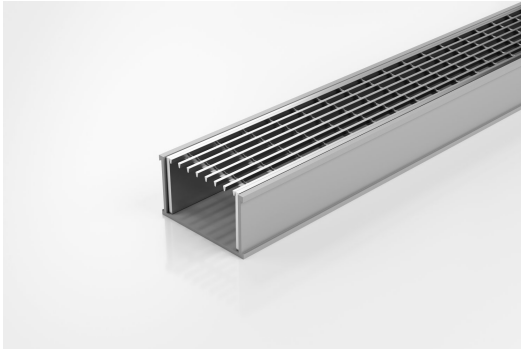

# 65TRG40

## Linear Drain

The 65TR40 is a standard style grate featuring a 3mm wire/5mm gap.

The 65TRG40 is a modular drainage kit with stainless steel grate(s), a uPVC drainage channel and fittings.

The grate(s) are manufactured from 316 marine grade stainless steel and the channel and fittings from uPVC.

**Grate Style** TR

**Category** Modular Kits

**Channel Material** uPVC

**Steel Grade** 316

Grates longer than 1500mm supplied in sections. Tile Inserts longer than 1200mm supplied in sections. Channels over 3000mm supplied in sections with joiner. +/-2mm tolerance on dimensions.