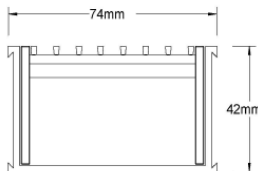

**Grate Style** TR

**Category** Modular Kits

**Channel Material** uPVC

**Steel Grade** 316

Grates longer than 1500mm supplied in sections. Tile Inserts longer than 1200mm supplied in sections. Channels over 3000mm supplied in sections with joiner. +/-2mm tolerance on dimensions.

### SPECIFICATIONS + DIMENSIONS

<b>Channel Width</b>	74mm			
<b>Channel Depth</b>	42mm			
<b>Length(s)</b>	900mm	1000mm	1200mm	1500mm
	1800mm	1900mm	2000mm	2100mm
	2200mm	2400mm	2500mm	2700mm
	3000mm			
<b>Outlet Size</b>	DN40, DN50			