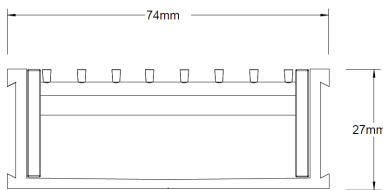

Code 65TRG25

Range 65

Grate Style TR

Category Modular Kits

Channel Material uPVC

Steel Grade 316

Grates longer than 1500mm supplied in sections. Tile Inserts longer than 1200mm supplied in sections. Channels over 3000mm supplied in sections with joiner. +/-2mm tolerance on dimensions.

SPECIFICATIONS + DIMENSIONS

Channel Width	74mm
Channel Depth	27mm
Length(s)	900mm 1000mm 1200mm 1500mm 1800mm 1900mm 2000mm 2100mm 2200mm 2400mm 2500mm 2700mm 3000mm
Outlet Size	DN40, DN50

STORMTECH COLOUR FINISHES