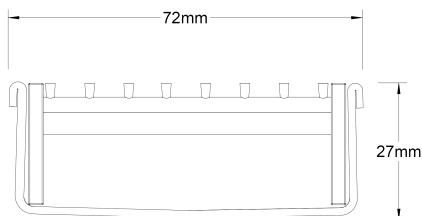

Stormtech Modular Kits are supplied with grate and oversized channel to be cut down on site. One piece channel comes with pre punched spigot with outlet extender (kits up to 2000mm long). Oversized channel enables choice of outlet positions: centre, end or wherever preferred. Kits over 2000mm long and kits requiring multiple outlets are supplied with outlet on joiner plate. All kits are supplied with 2x clip-on end caps.

Refer to AS3500 for outlet pipe sizes specific to your installation. (Grate/Channel Lengths Provided) 900mm/1500mm, 1000mm/1500mm, 1200mm/1800mm, 1500mm/2400mm, 1800mm/3000mm,...

**Code** 65TRi25

**Range** 65

**Grate Style** TR

**Category** Modular Kits

**Channel Material** Stainless Steel

**Steel Grade** 316

Grates longer than 1500mm supplied in sections. Tile Inserts longer than 1200mm supplied in sections. Channels over 3000mm supplied in sections with joiner. +/-2mm tolerance on dimensions.

### SPECIFICATIONS + DIMENSIONS

<b>Channel Width</b>	72mm
<b>Channel Depth</b>	27mm
<b>Length(s)</b>	900mm 1000mm 1200mm 1500mm 1800mm 1900mm 2000mm
<b>Outlet Size</b>	DN50