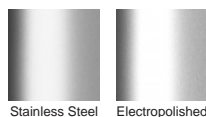

**Grate Style** TR

**Category** Modular Kits

**Channel Material** Stainless Steel

**Steel Grade** 316

Grates longer than 1500mm supplied in sections. Tile Inserts longer than 1200mm supplied in sections. Channels over 3000mm supplied in sections with joiner. +/-2mm tolerance on dimensions.

### STORMTECH COLOUR FINISHES

Electroplate finishes subject to natural variation with time and local environment. Factors such as pools/surf beaches may require electropolishing. Contact us for suitability.