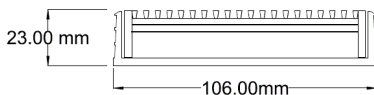

### SPECIFICATIONS + DIMENSIONS

<b>Channel Width</b>	106mm
<b>Channel Depth</b>	23mm
<b>Length(s)</b>	900mm 1000mm 1200mm 1500mm 1800mm 2000mm 2200mm 2400mm 2700mm 3000mm
<b>Outlet Size</b>	DN40, DN50, DN80, DN100