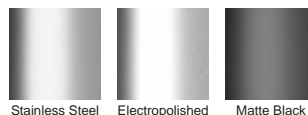

**Steel Grade** 316

Grates longer than 1500mm supplied in sections. Tile Inserts longer than 1200mm supplied in sections. Channels over 3000mm supplied in sections with joiner. +/-2mm tolerance on dimensions.

### STORMTECH COLOUR FINISHES

Electroplate finishes subject to natural variation with time and local environment. Factors such as pools/surf beaches may require electropolishing. Contact us for suitability.